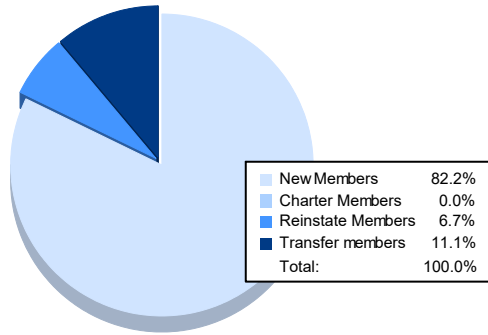

Year	New Clubs	Dropped Clubs	Gain/ Loss Clubs	New Members	Charter Members	Reinstate Members	Transfer Members	Total Member Added	Total Members Dropped	Gain/ Loss Members
2016-2017	0	0	0	141	2	4	8	155	177	-22
2017-2018	0	1	-1	122	1	5	11	139	167	-28
2018-2019	0	0	0	119	0	8	12	139	160	-21
2019-2020	0	1	-1	69	1	3	3	76	150	-74
2020-2021	0	0	0	74	0	6	10	90	168	-78
<b>Average</b>	<b>0</b>	<b>0</b>	<b>0</b>	<b>105</b>	<b>1</b>	<b>5</b>	<b>9</b>	<b>120</b>	<b>164</b>	<b>-45</b>

### Membership Composition June 2021 Cumulative